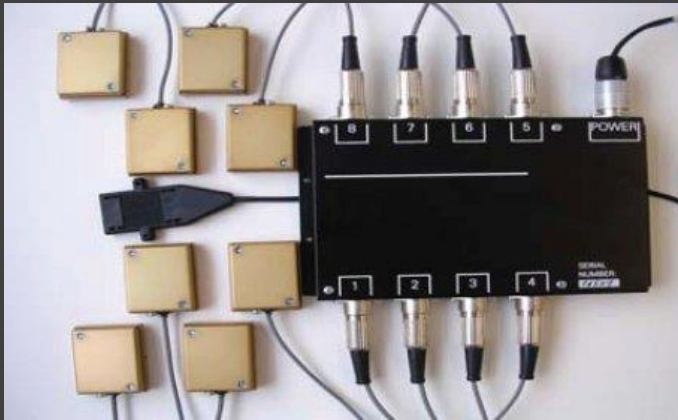

Technical Specification

- ✓ Power 7-30VDC 30mA
- ✓ Temperature -25 to +85 C
- ✓ Sensitivity 2mA/M
- ✓ RFI Protected Tested to 0-30mhz 200V/M
- ✓ 3-80mhz 50V/M
- ✓ 80-500mhz 20V/M
- ✓ Self-Test **TUCBD** self-tests on arming
- ✓ Arming Delay 20 seconds

Physical Physical

- Processor -weight 300gms, 22mm x 128mm x 190mm
- Detector -weight 100gms, 15mm x 40mm x 50mm
- NATO Stock No. 5865-99-839-92

Description

Telhouse **TUCBD** is a dual-function system giving the driver a visual warning if a magnet of reasonable strength is fitted to the underside of the car.

It is also configurable for remote alarm signaling via the GSM network, sending a warning text message direct to three mobile phone numbers (see TaNS below)

The Advantages of UCBD

TUCBD uses "state-of-the-art" technology to provide the most advanced detection system of its type available in the world today.

As a Magnetic Detector

TUCBD is a highly effective detector of magnetic fields as created, for example, when a magnetically attached IED (improvised explosive device) has been placed on a vehicle underbody. For a standard saloon car, 8 sensors are fitted within the vehicle and provide protection for the entire underbody area.